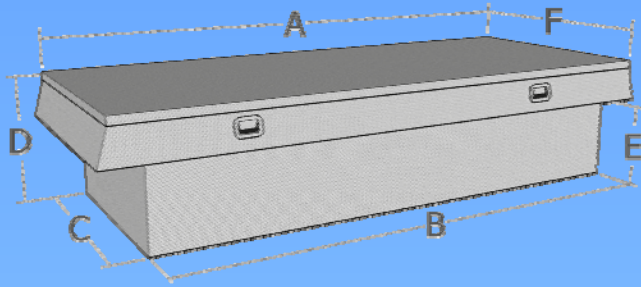

600 Series Standard Crossovers

Full Lid