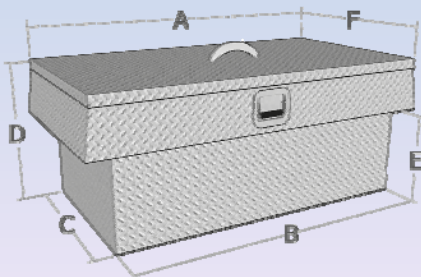

Mini Crossover

Part #	A	B	C	D	E	F	UPS	Weight
CARRY-24	24"	20"	8 ½"	11"	5"	10"	Y	16

Sizes and weights are nominal
All products available with black powder coat—Add "-B" to end of part number. (eg. TB600FL-B)