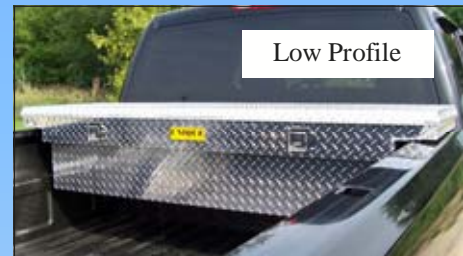

## 600 Series—Standard Crossover

- **Full Lid (FL)**
- **Gull Wing Lid (GW)**
- **Low Profile—Full Lid (LP)**
  
- Aluminum Diamond Tread Construction
- Locking Paddle Handles
- Built in Compartments
- Durable Plastic Tray
- Gas Shocks for Lid
- Full Rubber Seal
- “J” Hook Mounting

## Mini Crossover

- Durable Aluminum Construction
- Handy for Small Tools or Components
- Locking Paddle Handle
- Built in End Compartments
- Sliding Tray