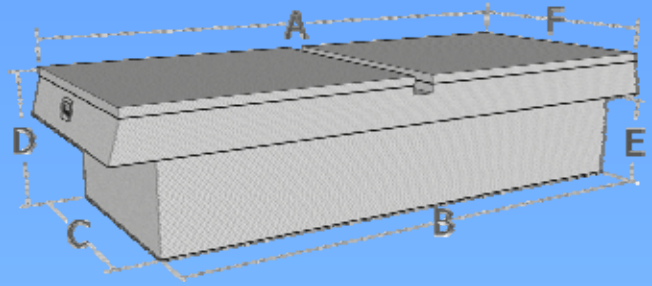

Gull Wing

Part #	Description	A	B	C	D	E	F	UPS	Weight
TB600	Full Size Trucks	69 ½"	60"	17"	14 ½"	8 ½"	20 ½"	N	50
TB605	'99-C Ford Super Duty, '04-C Ford F150 '03-C Dodge Ram	73 ½"	62"	17"	14 ½"	8 ½"	20 ½"	N	54
TB610	'01-C Explorer Sport Trac '83-'93 S10/All Ranger/ LWB Imports	59"	51"	17"	14 ½"	8 ½"	20 ½"	N	45
TB620	S/B Import w/ notch	59"	51"	17"	14 ½"	8 ½"	20 ½"	N	45
TB621	'99-C Nissan Frontier Crew Cab w/ notch	59"	51"	17"	14 ½"	8 ½"	20 ½"	N	45
TB630	'04 Chevy Colorado, '06 Nissan Titan, '94-C S10/S15 All Dodge Dakota, 06-C Tacoma	61 ½"	53 ½"	17"	14 ½"	8 ½"	20 ½"	N	47
TB640	S10 & Full size Sport sides/ '96 Flair side	55"	47"	17"	14 ½"	8 ½"	20 ½"	N	42
TB650	Ford Ranger Splash Step-Side	50"	42"	17"	14 ½"	8 ½"	20 ½"	Y*	39
TB657	'02-C Chevy Full Size Composite Bed	69 ½"	57"	17"	14 ½"	8 ½"	20 ½"	N	50
TB660	'01-C F150 Super Crew Toyota T-100/'97-C Flair side	66"	56 ½"	17"	14 ½"	8 ½"	20 ½"	N	49
TB661	'99-C Toyota Tundra & Access cab & Step side	67 ½"	59 ½"	17"	14 ½"	8 ½"	20 ½"	N	49
TB662	'01-C Toyota Tacoma Step side	52"	44"	17"	14 ½"	8 ½"	20 ½"	Y*	41
TB680	'04 Chevy Colorado Crew Cab, '06 Nissan Front. '02 Chevy S10 (4 door crew cab) '01-05 Tacoma & Tacoma Crew Cab w/notch	60"	52"	17"	14 ½"	8 ½"	20 ½"	N	47

* Ship as FedEx Oversize based on dimensional weight.