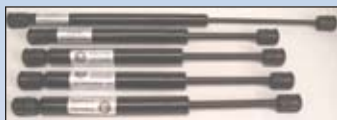

# Aluminum Kick Plates

- Door Sill Protection
- No Drill Installation
- Stamped Logo
- Diamond Tread Aluminum
- Silver Powder Coated
- Custom Fit

Part #	Truck Applications
KPC2	Chevy, 99-C, 2 door Standard & Extended Cabs
KPC4	Chevy, 99-C, 4 door Crew Cab
KPF2	Ford, 99-C Super Duty, 2 door, Standard & Extended Cabs
KPF4	Ford, 99-C, Super Duty, 4 door, Crew Cab
KPD2	Dodge, 02-C, 2 door, Regular Cab
KPD4	Dodge, 02-C, 4 door, Quad Cab
KPDM4	Dodge, 06-C, 4 door, Mega Cab

# Replacement Parts

Plastic Tray

## TRAYS

TBT306501	Black crossover tray
-----------	----------------------

Assorted Shocks

## SHOCKS

GS1	40 lb. 17" 6 mm rod
GS8-50	50 lb. 12" 8 mm rod
GS8-40	40 lb. 12" 8 mm rod
GS8-30	30 lb. 12" 8 mm rod
GS8-20	20 lb. 12" 8 mm rod

Locking & Non-Locking Paddles

Folding "T"

Tote & Grab

Chest