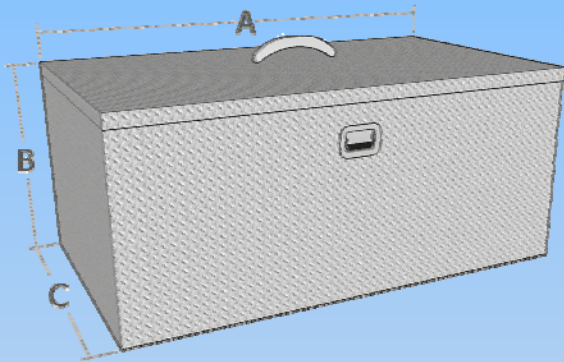

Tote Boxes

Part #	A	B	C	UPS	Weight
TOTE-16	16"	7"	7"	Y	7
TOTE-24	24"	9 ½"	10"	Y	10
TOTE-32	32"	12"	12"	Y	17