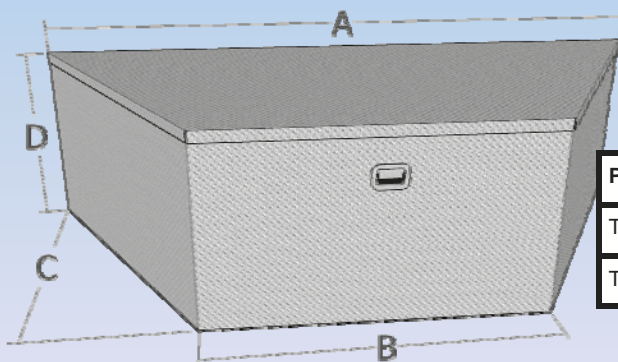

Underbody Boxes

Part #	A	B	C	UPS	Weight
UB24-18	24"	18"	18"	Y	24
UB30-18	30"	18"	18"	Y	30
UB36-18	36"	18"	18"	Y*	33
UB48-18	48"	18"	18"	Y*	40
UB60-18	60"	18"	18"	N	55

*Ship as FedEx Oversize based on dimensional weight.

Tote Boxes

Part #	A	B	C	UPS	Weight
TOTE-16	16"	7"	7"	Y	7
TOTE-24	24"	9 ½"	10"	Y	10
TOTE-32	32"	12"	12"	Y	17

Trailer Tongue Boxes

Part #	A	B	C	D	UPS	Weight
TT900-34	34"	22 ½"	14 ¼"	15 ½"	Y*	20
TT900-49	49"	37"	15"	18 ½"	Y*	30